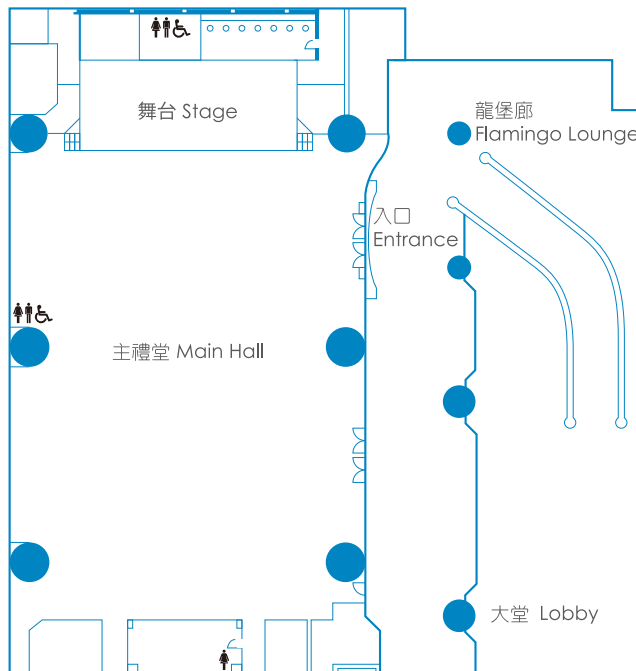

B P International

龍 堡 國 際

Managed by HOPEWELL HOTELS MANAGEMENT LIMITED

瑰麗場地 稱心體驗

MAGNIFICENT VENUE
DESIRABLE EXPERIENCE

充滿時尚格調概念的胡應湘宴會廳，營造出不同視覺效果的燈光設計，以新穎的天花裝置，配合大型LED幕牆以及相連大堂的雲石弧形樓梯及優雅拱門，讓不平凡的格調，更顯不凡氣派。

Gordon Wu Hall has exceptional amenities, unique ambience, and sophisticated ceiling decoration, as well as a full range of audiovisual presentation equipment and lighting technology. The large LED wall and elegant marble staircase leading to Gordon Wu Hall from the lobby will further complement your event with the extraordinary style.

透過提供頂級的服務、完善設備及專業的操作技術，胡應湘宴會廳致力為閣下提供一個優質而又理想的場地，迎合不同國際性會議、研討會、私人會議、週年派對、產品發行及時裝表演等。

By providing first class service, advanced facilities as well as the professional operation techniques, Gordon Wu Hall is dedicated to provide a high quality and ideal venue in order to accommodate different international conferences, seminars, private meetings, anniversary ceremonies, product launching and fashion shows.

佔地1,060平方米的無柱式宴會廳 - 胡應湘宴會廳樓高6米，
場地設計多元化，貼心為您度身打造無限理想空間。

The pillar-free Gordon Wu Hall is 1,060m² with ceiling height of 6m,
able to provide comprehensive tailor-made services for your needs.

	舞台 STAGE	主禮堂 MAIN HALL	入口 ENTRANCE
闊 Width	50.9 ft呎 (15.5米)	88.6 ft呎 (27米)	6.3 ft呎 (1.9米)
長 Length	20.6 ft呎 (6.3米)	116.5 ft呎 (35.5米)	
高 Height	3.9 ft呎 (1.2米)	18 ft呎 (5.5米)	6.9 ft呎 (2.1米)
總面積 Total Area	1,050 ft ² 平方呎 (97.5m ² 平方米)	10,322 ft ² 平方呎 (959m ² 平方米)	